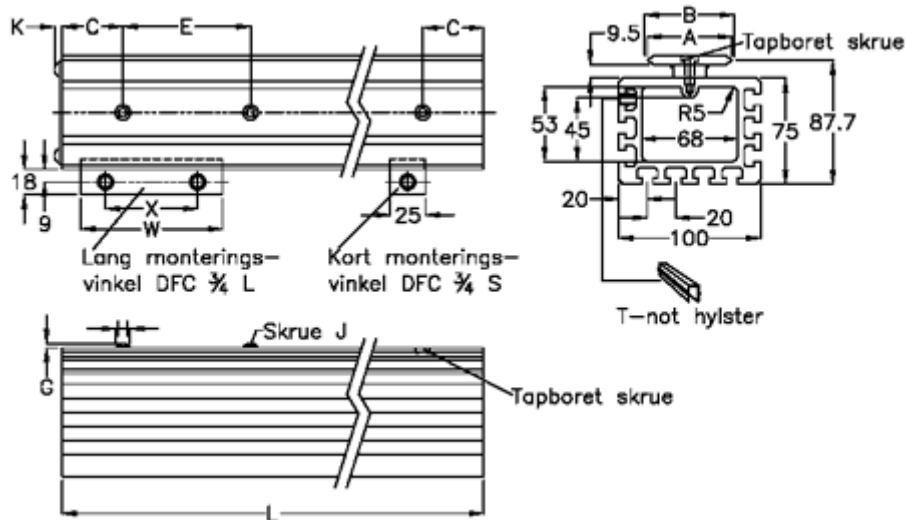

Article number: 0571309861

Description: Hepco GV3 slide beam SB M 44 L986 P1

Measures

A	= 44	K	= 5.5
B	= 44.81	L	= 986
C	= 43	Long mounting angle	= DFC4S
E	= 90	Precision type	= P1
For bearing	= AU 44 34	Short mounting angle	= DFC4L
G	= 3.3	W	= 100
H	= 10.5	Weight kg/1000	= 10.0
J	= M6	x	= 65